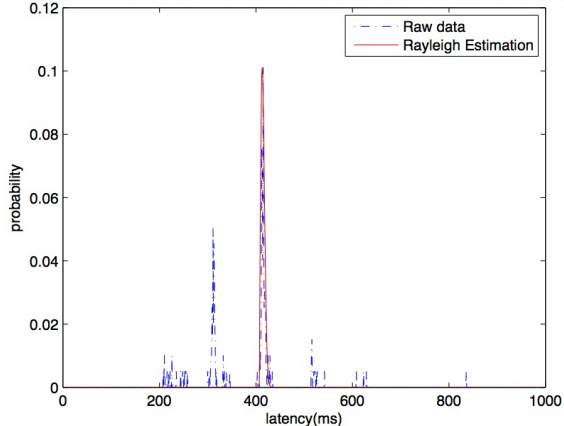

### Latency over WiFi

Fitted Virginia Latency (Mobile to Cloud Server via WiFi) Curve Using Rayleigh Distribution

Fitted Ireland Latency (Mobile to Cloud Server via WiFi) Curve using Rayleigh Distribution

Fitted WestOregon Latency (Mobile to Cloud Server via WiFi) Curve Using Rayleigh Distributio

Fitted Sao Paulo Latency (Mobile to Cloud Server via WiFi) Curve using Rayleigh Distribution

Fitted Singapore Latency (Mobile to Cloud Server via WiFi) Curve using Rayleigh Distribution